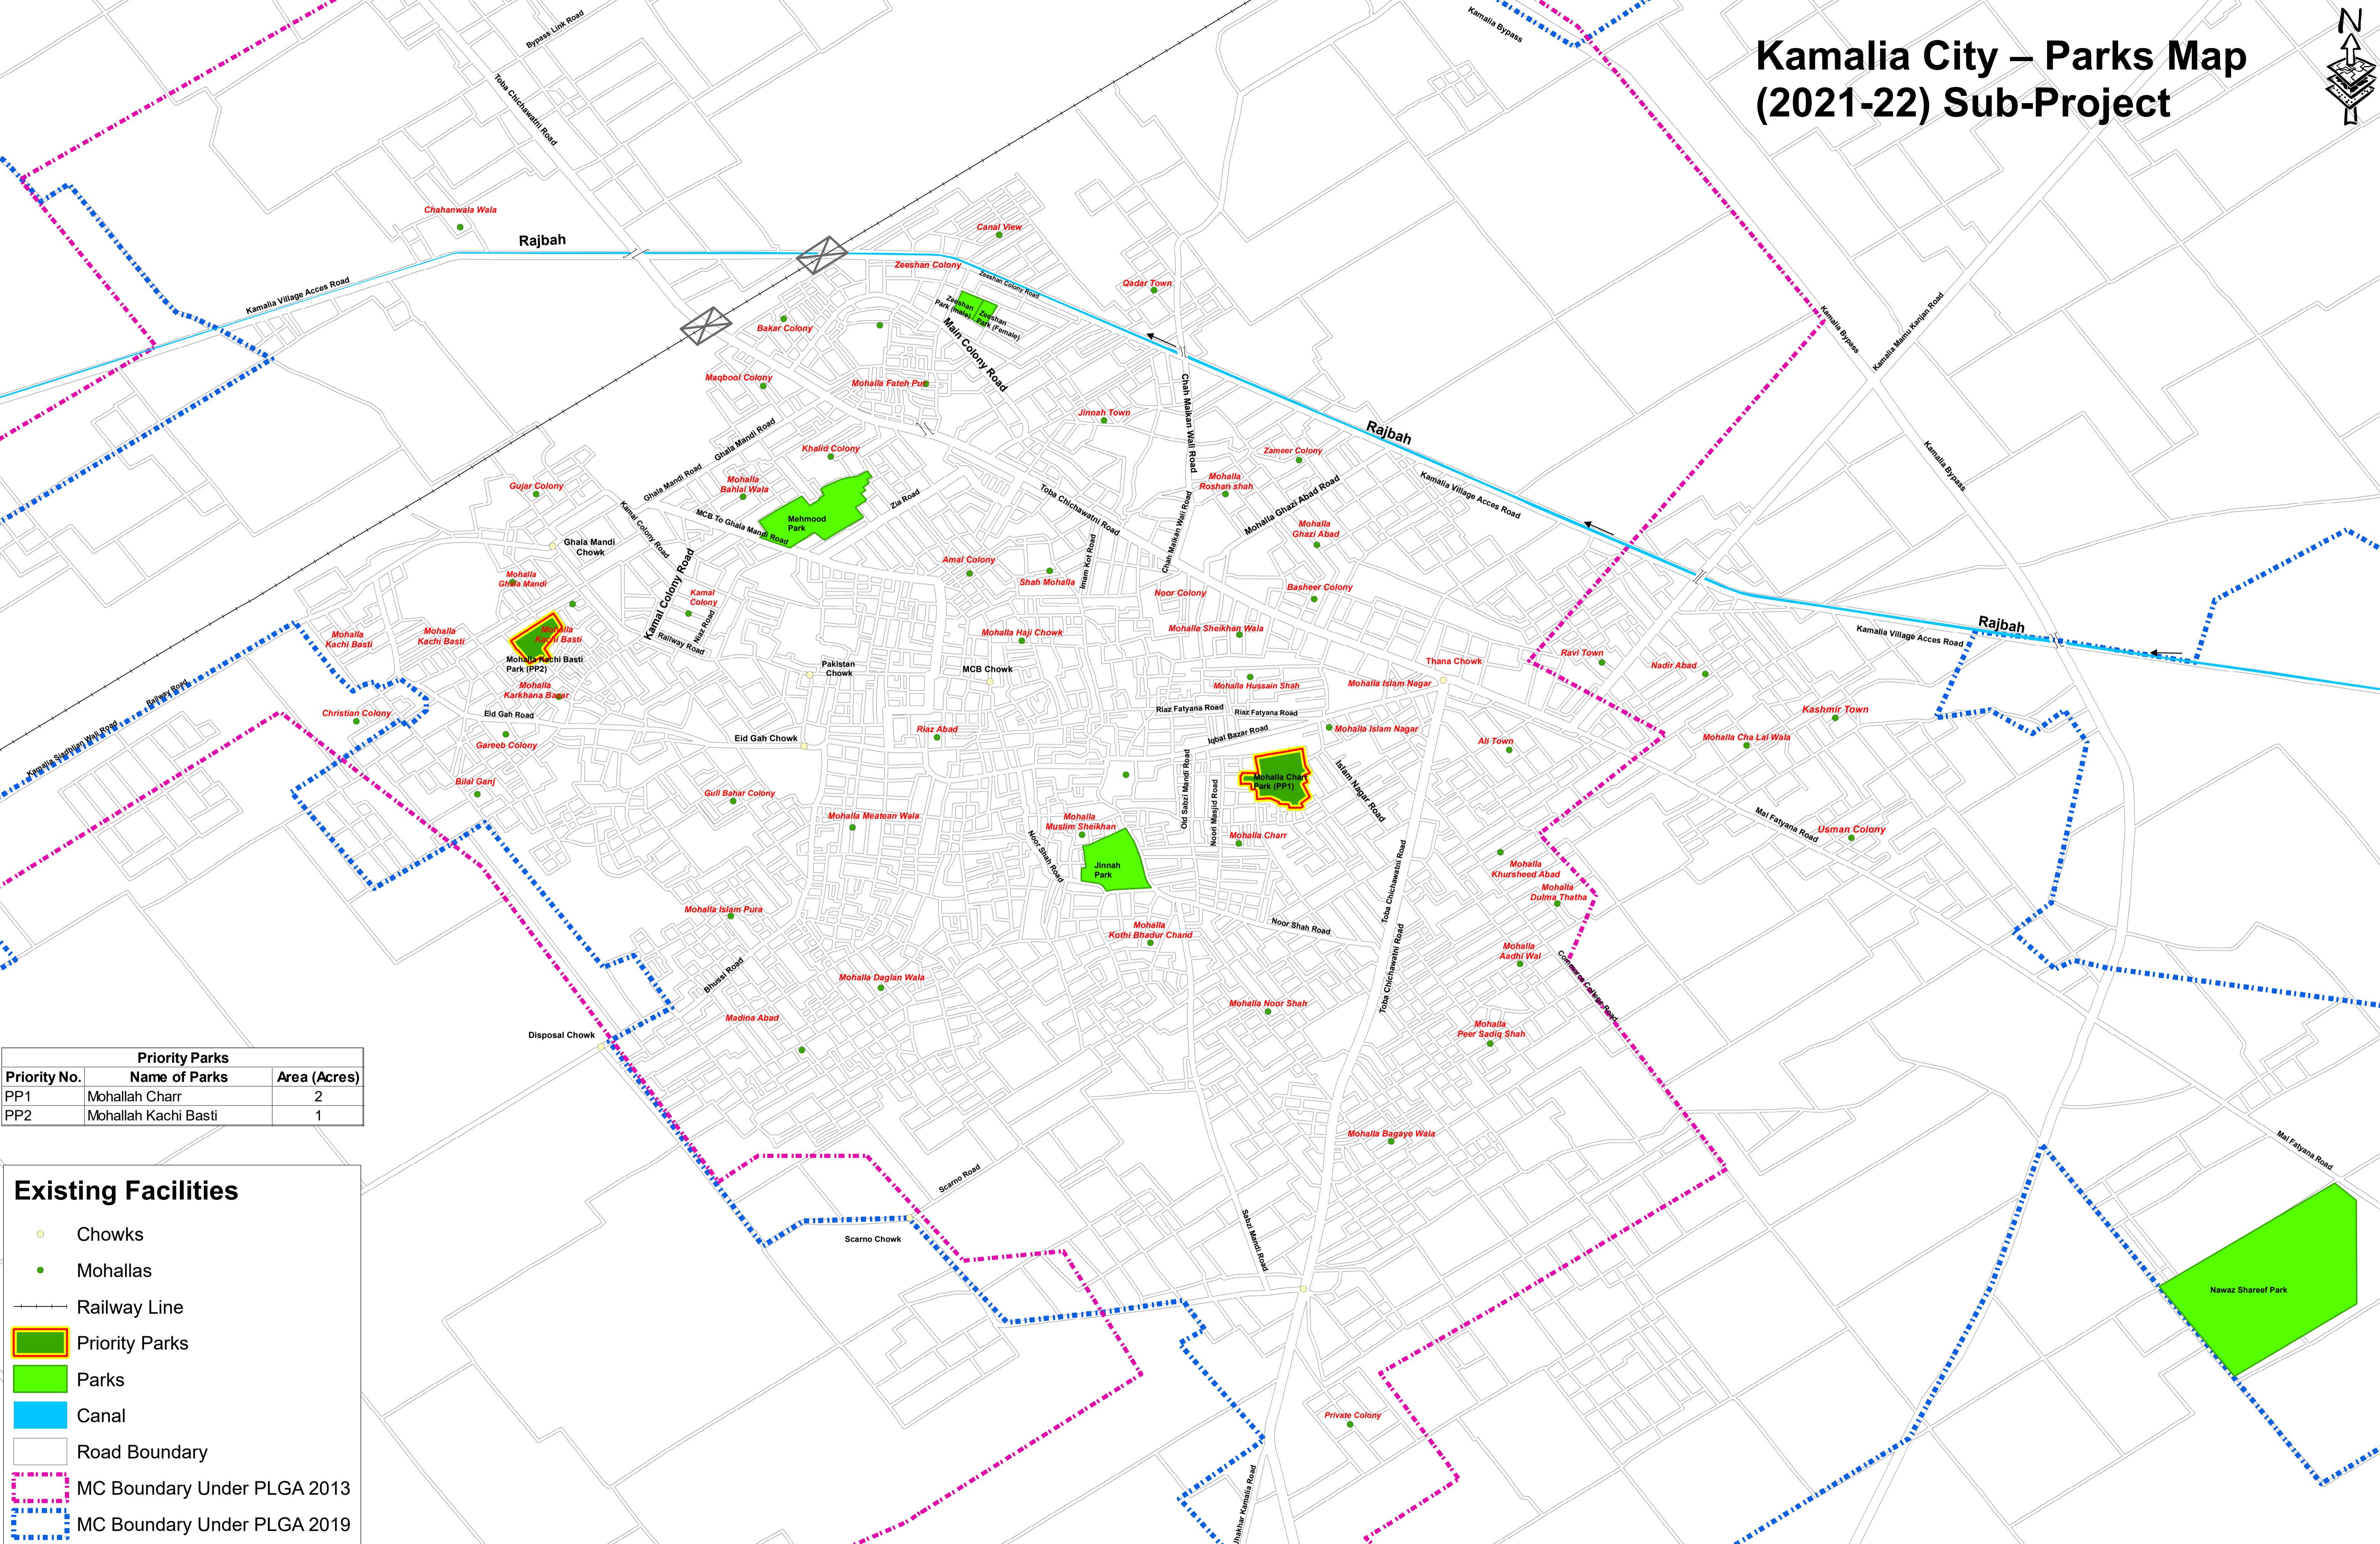

Kamalia City – Parks Map (2021-22) Sub-Project

Priority No.	Name of Parks	Area (Acres)
PP1	Mohallah Charr	2
PP2	Mohallah Kachi Basti	1

Existing Facilities

- Chowks
- Mohallas
- Railway Line
- Priority Parks
- Parks
- Canal
- Road Boundary
- MC Boundary Under PLGA 2013
- MC Boundary Under PLGA 2019