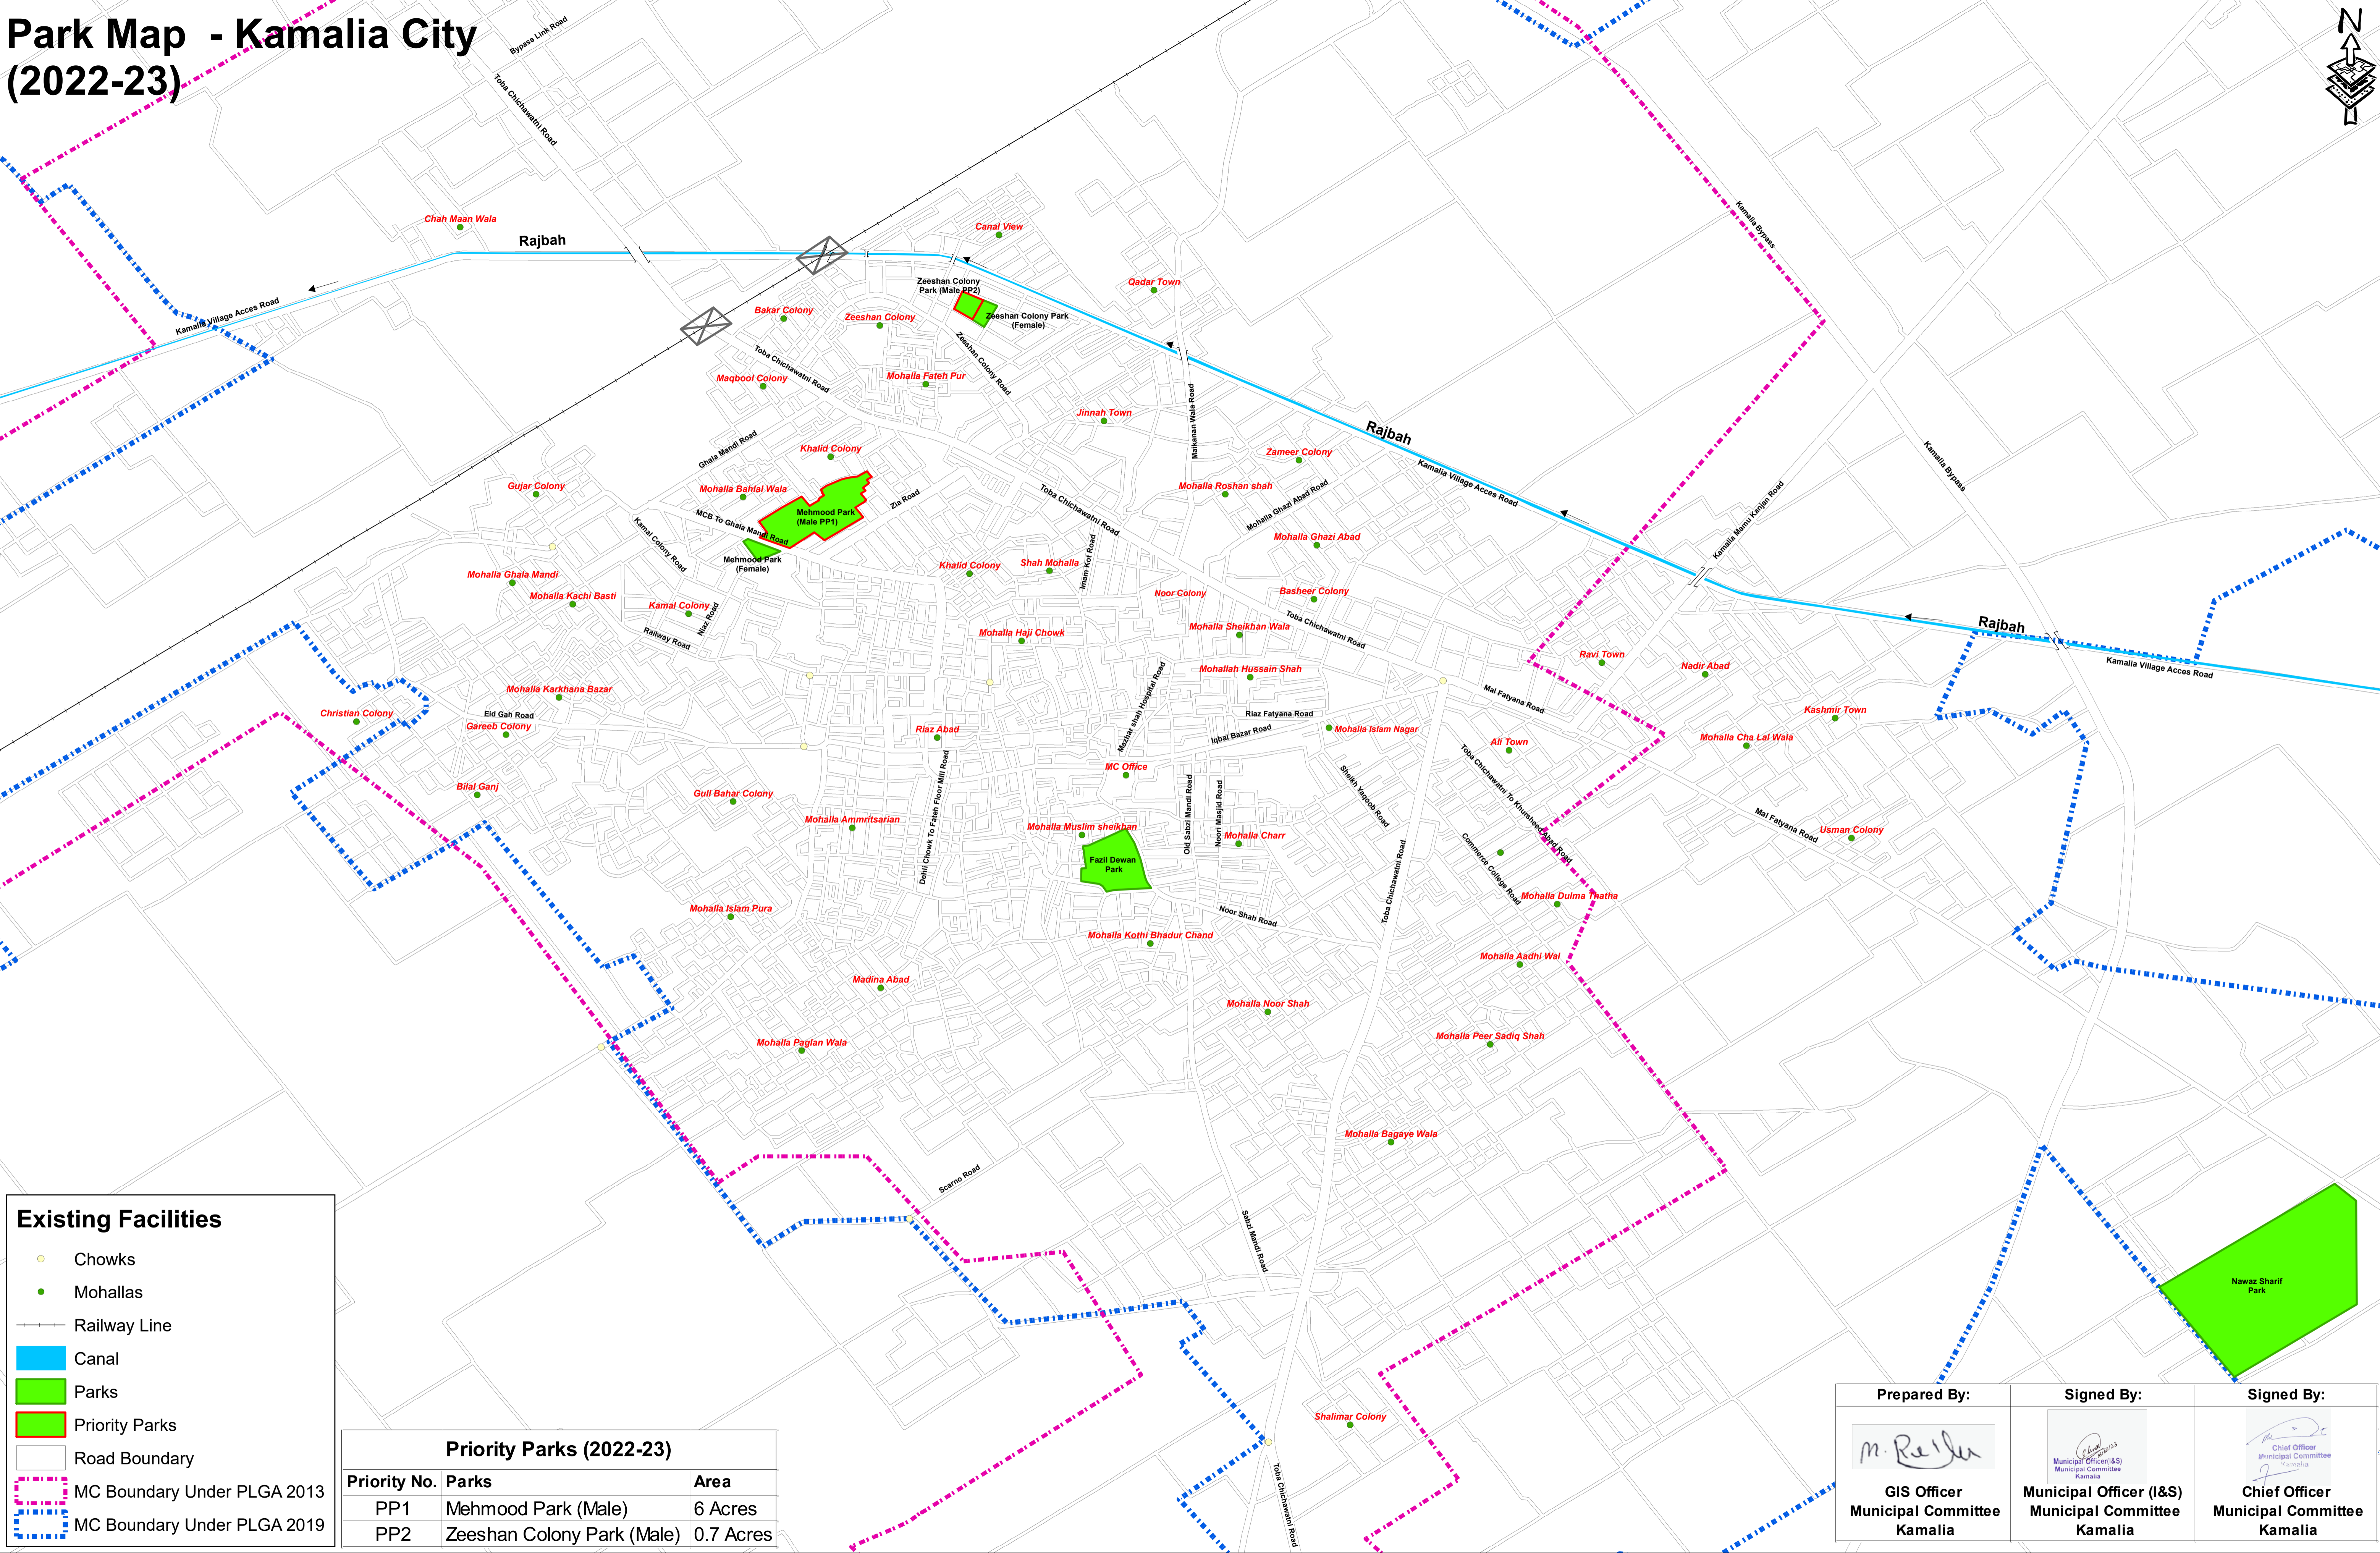

Park Map - Kamalia City (2022-23)

Existing Facilities

- Chowks
- Mohallas
- Railway Line
- Canal
- Parks
- Priority Parks
- MC Boundary Under PLGA 2013
- MC Boundary Under PLGA 2019

Priority Parks (2022-23)		
Priority No.	Parks	Area
PP1	Mehmood Park (Male)	6 Acres
PP2	Zeeshan Colony Park (Male)	0.7 Acres

PUNJAB MUNICIPAL DEVELOPEMENT FUND COMPANY

PROJECT:
PUNJAB CITIES PROGRAM (PCP)

Map Code
0502060223

Map Version
1.4

DISCLAIMER:
INFORMATION IS PROVIDED BY MC, PHED & OTHER SOURCES.

Scale:
1:8,000

Date
February 2023