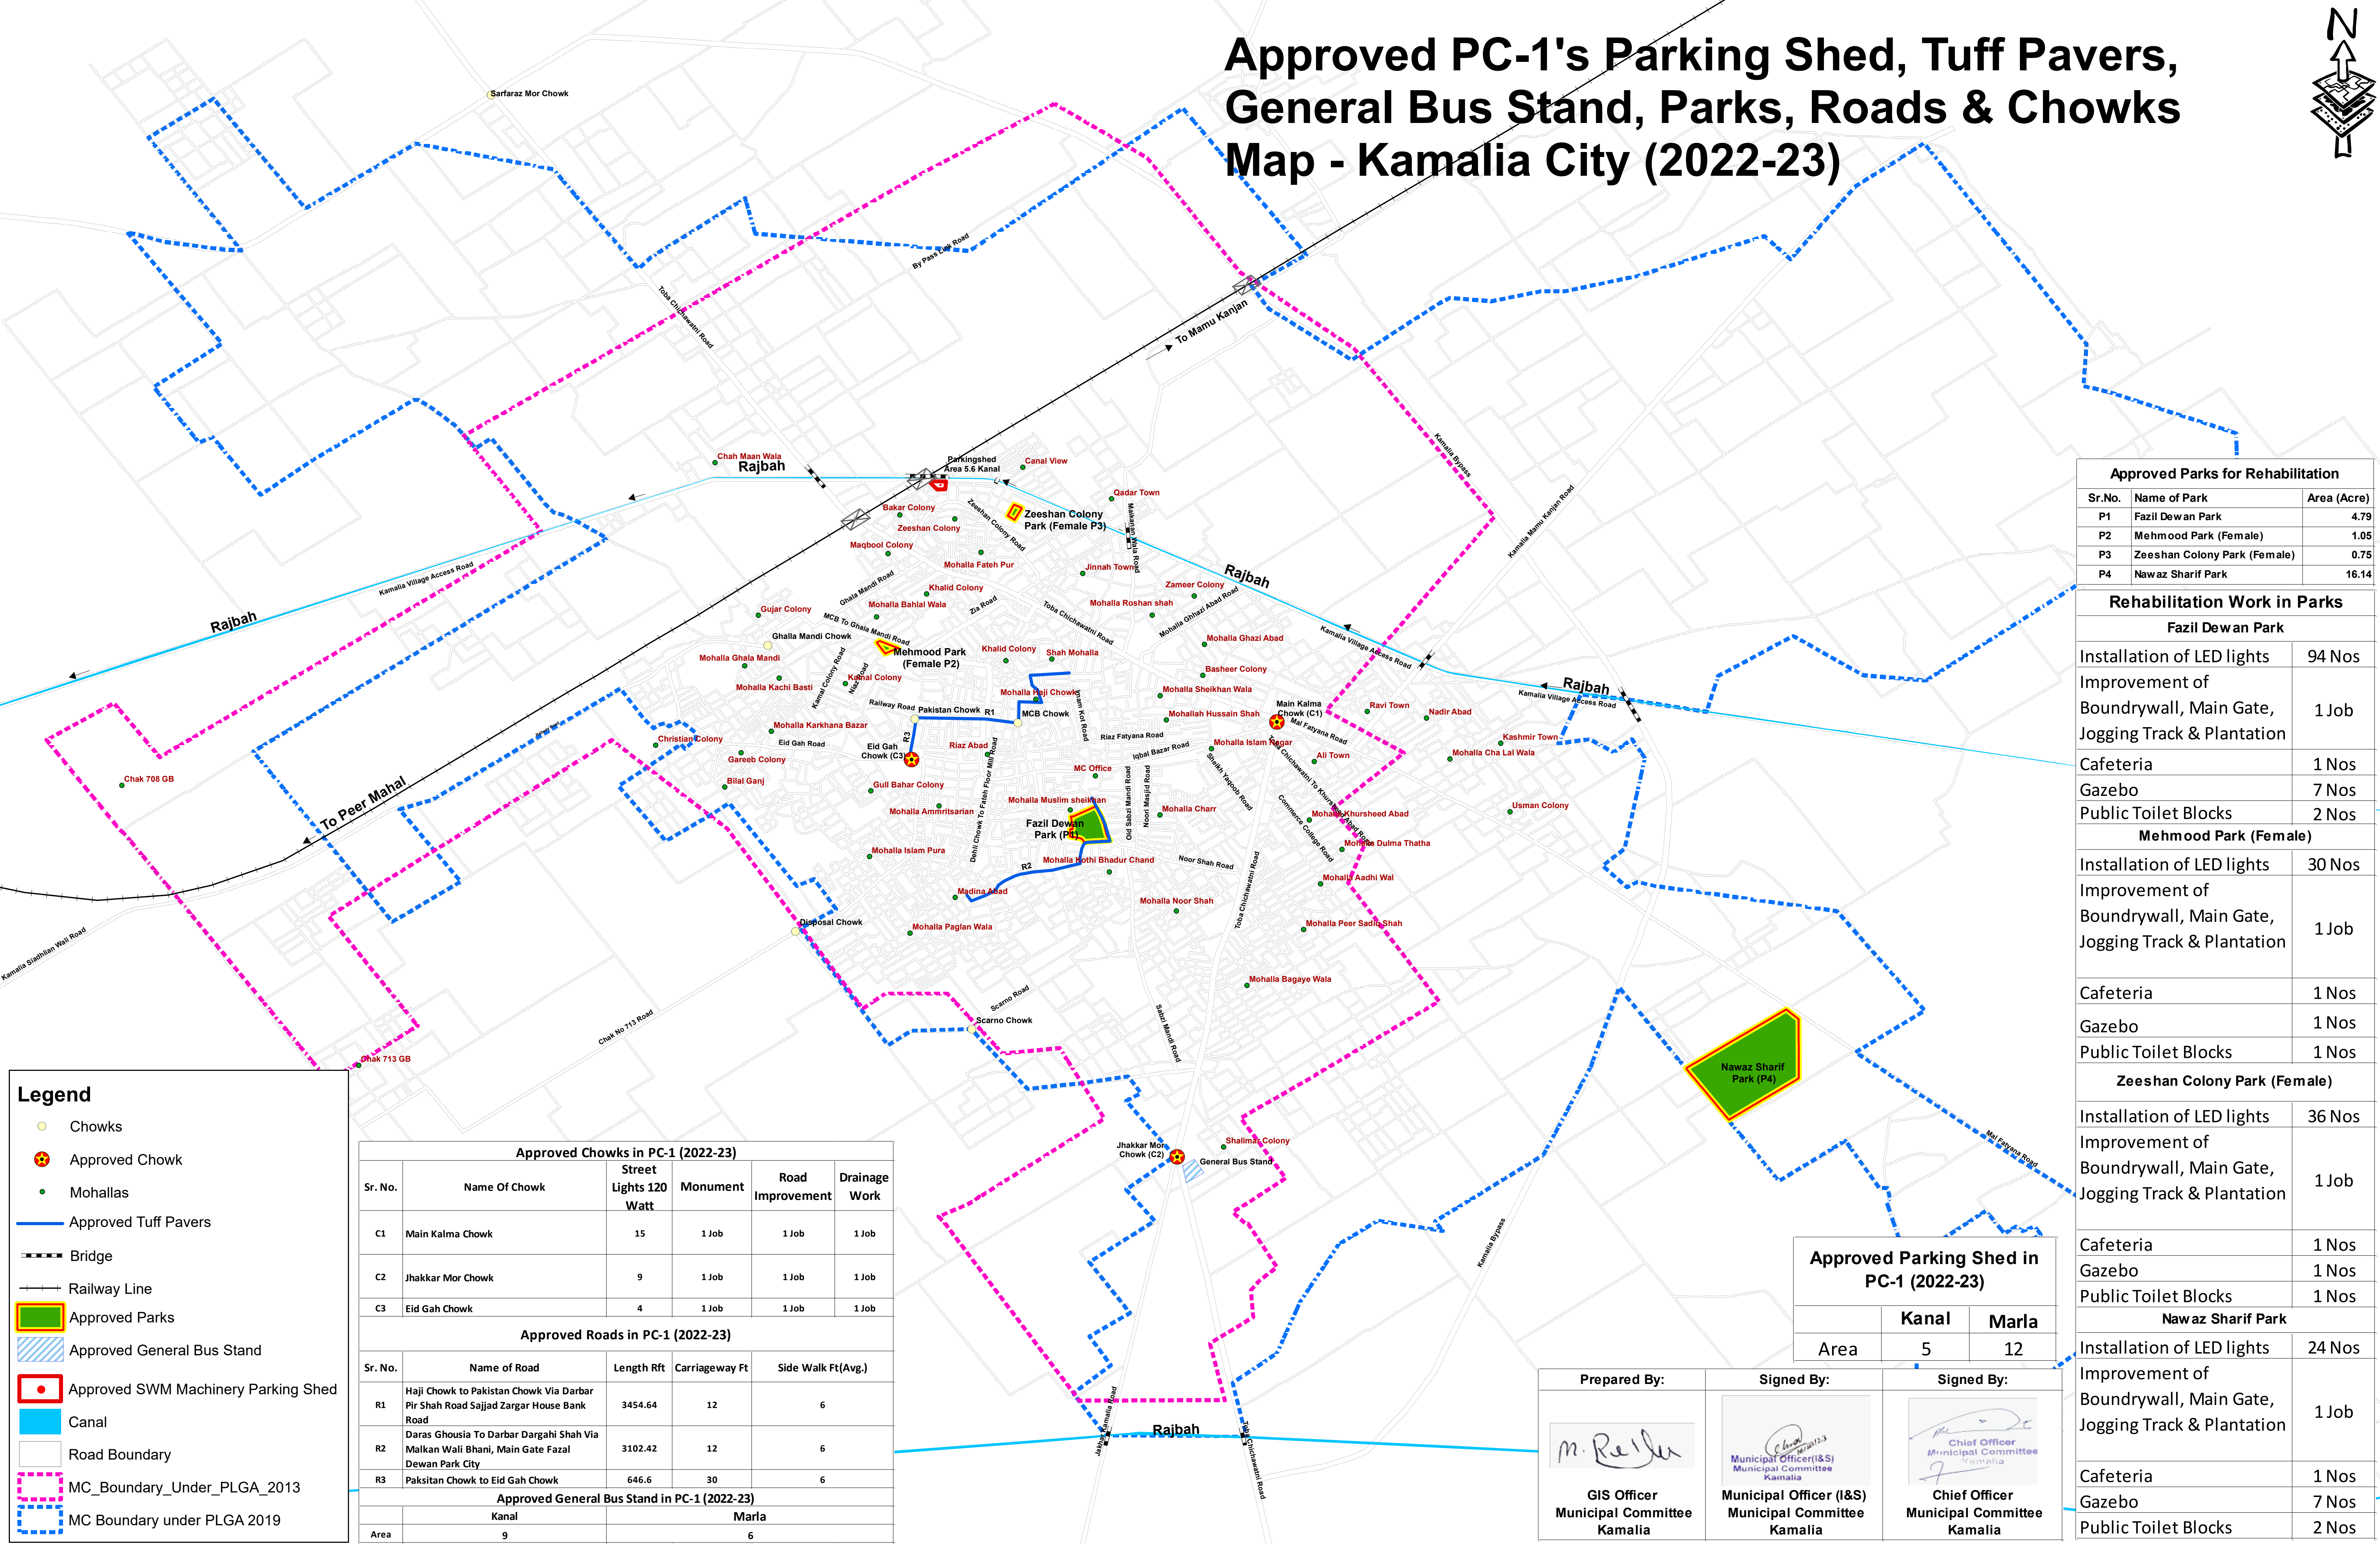

# Approved PC-1's Parking Shed, Tuff Pavers, General Bus Stand, Parks, Roads & Chowks Map - Kamalia City (2022-23)

### Legend

- Chowks
- ⊕ Approved Chowk
- Mohallas
- Approved Tuff Pavers
- Bridge
- Railway Line
- Approved Parks
- Approved General Bus Stand
- Approved SWM Machinery Parking Shed
- Canal
- Road Boundary
- MC\_Boundary\_Under\_PLGA\_2013
- MC Boundary under PLGA 2019

Approved Chowks in PC-1 (2022-23)					
Sr. No.	Name Of Chowk	Street Lights 120 Watt	Monument	Road Improvement	Drainage Work
C1	Main Kalma Chowk	15	1 Job	1 Job	1 Job
C2	Jhakkar Mor Chowk	9	1 Job	1 Job	1 Job
C3	Eid Gah Chowk	4	1 Job	1 Job	1 Job

Approved Roads in PC-1 (2022-23)				
Sr. No.	Name of Road	Length Rft	Carriageway Ft	Side Walk Ft(Avg.)
R1	Haji Chowk to Pakistan Chowk Via Darbar Pir Shah Road Sajjad Zargar House Bank Road	3454.64	12	6
R2	Daras Ghousia To Darbar Dargahi Shah Via Malkan Wali Bhani, Main Gate Fazal Dewan Park City	3102.42	12	6
R3	Paksitan Chowk to Eid Gah Chowk	646.6	30	6