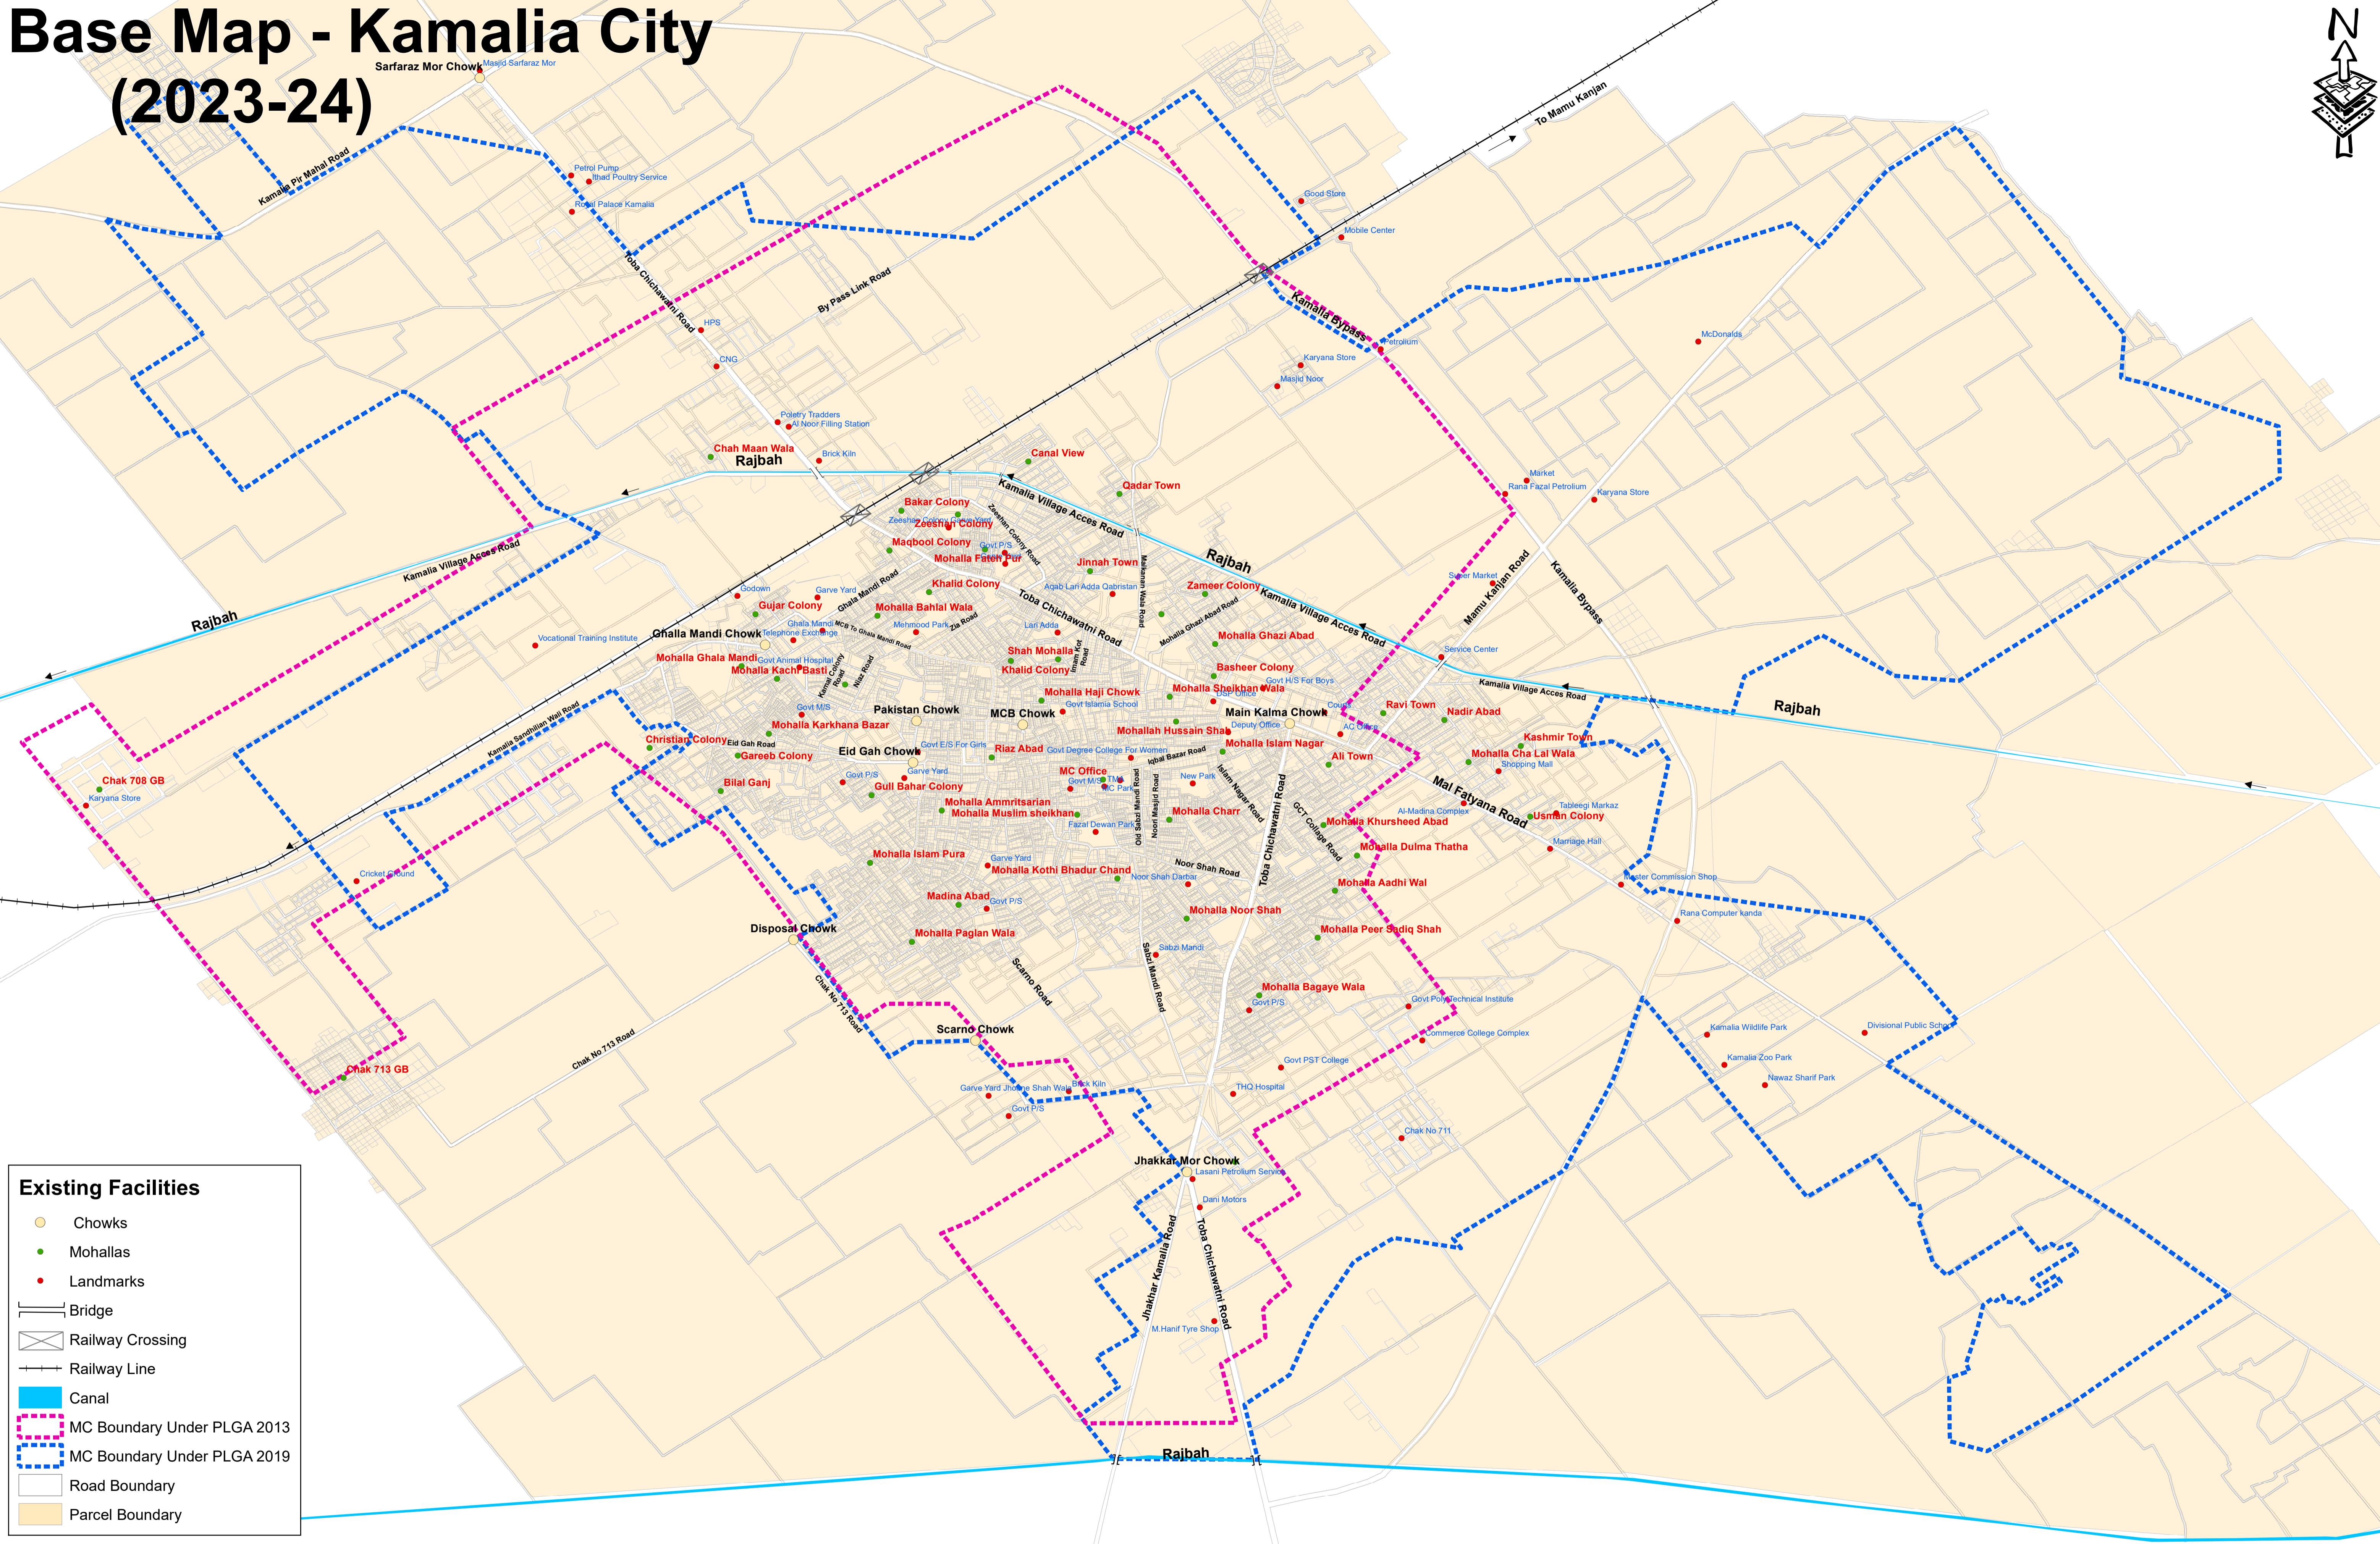

Base Map - Kamalia City (2023-24)

Existing Facilities

- Chowks
- Mohallas
- Landmarks
- Bridge
- Railway Crossing
- Railway Line
- Canal
- MC Boundary Under PLGA 2013
- MC Boundary Under PLGA 2019
- Road Boundary
- Parcel Boundary

PUNJAB MUNICIPAL DEVELOPEMENT FUND COMPANY

PROJECT:
PUNJAB CITIES PROGRAM (PCP)

Map Code
0502011223
Map Version
1.5

DISCLAIMER:
INFORMATION IS PROVIDED BY MC, PHED & OTHER SOURCES.

Scale:
1:13,500

Date
December 2023