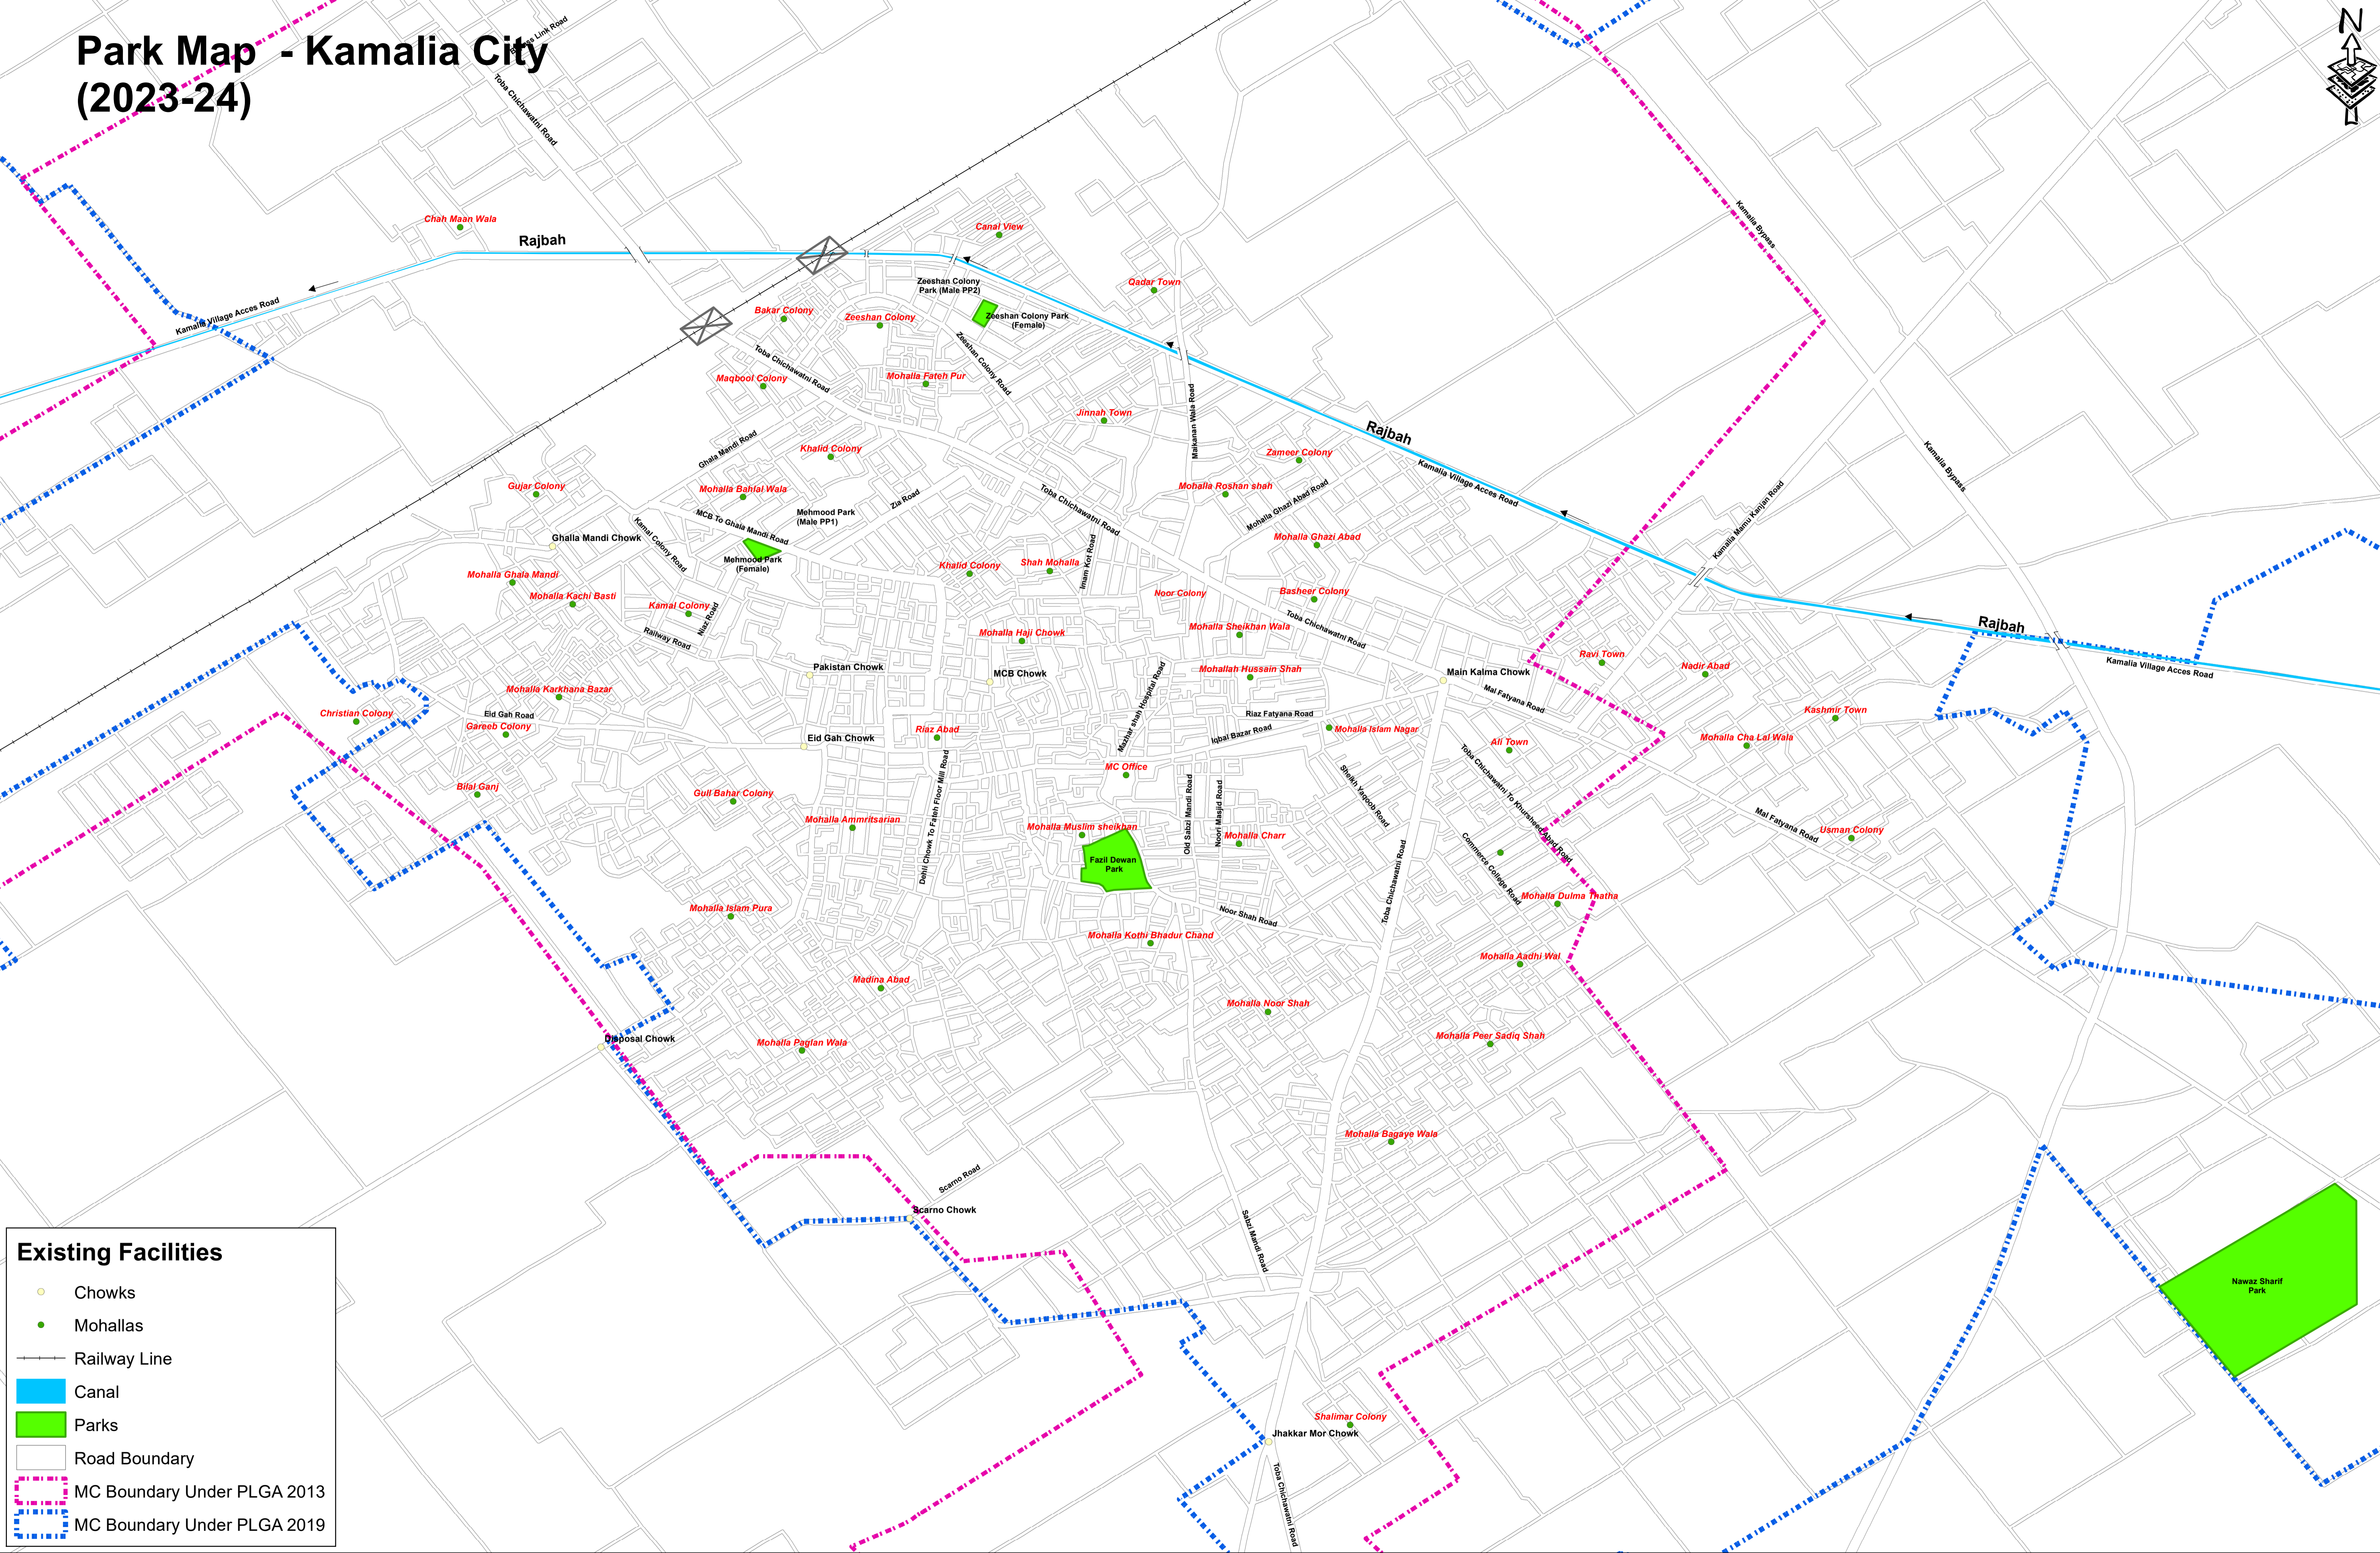

Park Map - Kamalia City (2023-24)

Existing Facilities

- Chowks
- Mohallas
- Railway Line
- Canal
- Parks
- Road Boundary
- MC Boundary Under PLGA 2013
- MC Boundary Under PLGA 2019

PUNJAB MUNICIPAL DEVELOPEMENT FUND COMPANY

PROJECT:
PUNJAB CITIES PROGRAM (PCP)

Map Code
0502061223
Map Version
1.5

DISCLAIMER:
INFORMATION IS PROVIDED BY MC, PHED & OTHER SOURCES.

Scale:
1:8,000
0 125 250 500 Meters

Date
December 2023