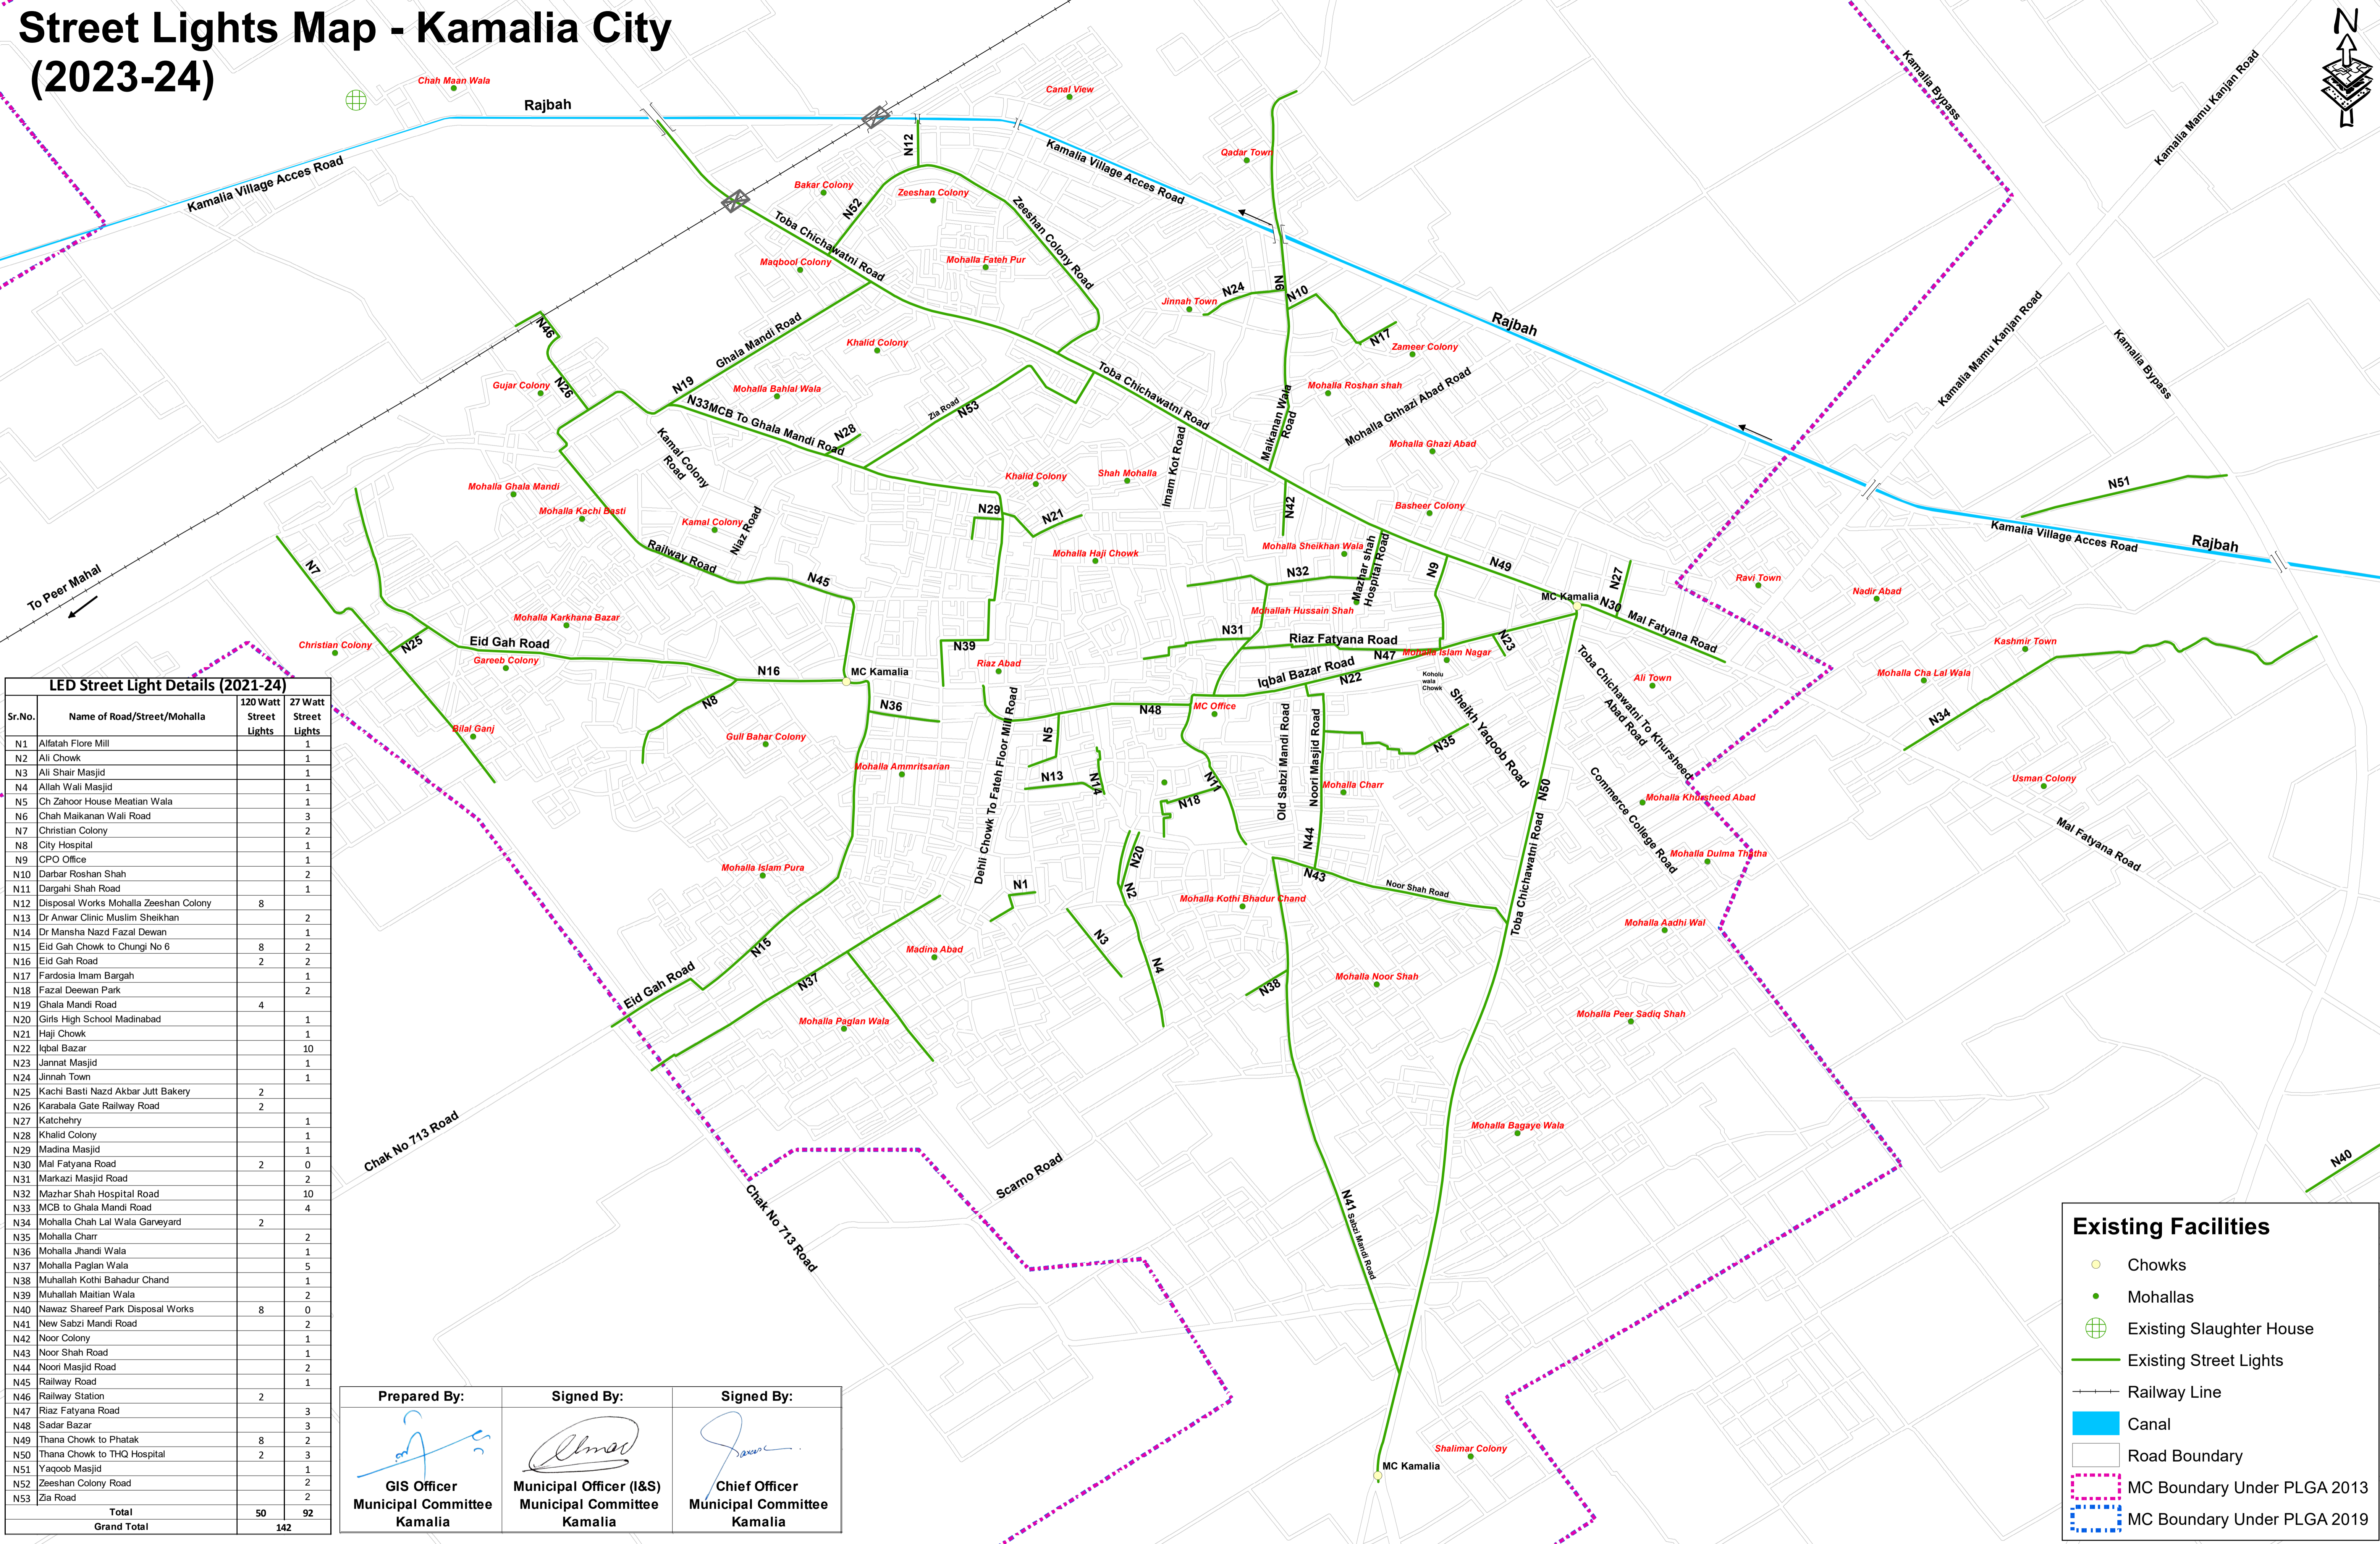

Street Lights Map - Kamalia City (2023-24)

Sr.No.	Name of Road/Street/Mohalla	120 Watt Street Lights	27 Watt Street Lights
N1	Alfatah Flore Mill		1
N2	Ali Chowk		1
N3	Ali Shair Masjid		1
N4	Allah Wali Masjid		1
N5	Ch Zahoor House Meatian Wala		1
N6	Chah Maikanan Wali Road		3
N7	Christian Colony		2
N8	City Hospital		1
N9	CPO Office		1
N10	Darbar Roshan Shah		2
N11	Dargahi Shah Road		1
N12	Disposal Works Mohalla Zeeshan Colony	8	
N13	Dr Anwar Clinic Muslim Sheikhhan		2
N14	Dr Mansha Nazd Fazal Dewan		1
N15	Eid Gah Chowk to Chungi No 6	8	2
N16	Eid Gah Road	2	2
N17	Fardosia Imam Bargah		1
N18	Fazal Deewan Park		2
N19	Ghala Mandi Road	4	
N20	Girls High School Madinabad		1
N21	Haji Chowk		1
N22	Iqbal Bazar		10
N23	Jannat Masjid		1
N24	Jinnah Town		1
N25	Kachi Basti Nazd Akbar Jutt Bakery	2	
N26	Karabala Gate Railway Road	2	
N27	Katchehry		1
N28	Khalid Colony		1
N29	Madina Masjid		1
N30	Mal Fatyana Road	2	0
N31	Markazi Masjid Road		2
N32	Mazhar Shah Hospital Road		10
N33	MCB to Ghala Mandi Road		4
N34	Mohalla Chah Lal Wala Garveyard	2	
N35	Mohalla Charr		2
N36	Mohalla Jhandi Wala		1
N37	Mohalla Paglan Wala		5
N38	Muhallah Kothi Bahadur Chand		1
N39	Muhallah Maitian Wala		2
N40	Nawaz Shareef Park Disposal Works	8	0
N41	New Sabzi Mandi Road		2
N42	Noor Colony		1
N43	Noor Shah Road		1
N44	Noori Masjid Road		2
N45	Railway Road		1
N46	Railway Station	2	
N47	Riaz Fatyana Road		3
N48	Sadar Bazar		3
N49	Thana Chowk to Phatak	8	2
N50	Thana Chowk to THQ Hospital	2	3
N51	Yaqoob Masjid		1
N52	Zeeshan Colony Road		2
N53	Zia Road		2
Total		50	92
Grand Total		142	

Prepared By: GIS Officer Municipal Committee Kamalia	Signed By: Municipal Officer (I&S) Municipal Committee Kamalia	Signed By: Chief Officer Municipal Committee Kamalia
--	--	--

Existing Facilities

- Chowks
- Mohallas
- Existing Slaughter House
- Existing Street Lights
- Railway Line
- Canal
- Road Boundary
- MC Boundary Under PLGA 2013
- MC Boundary Under PLGA 2019