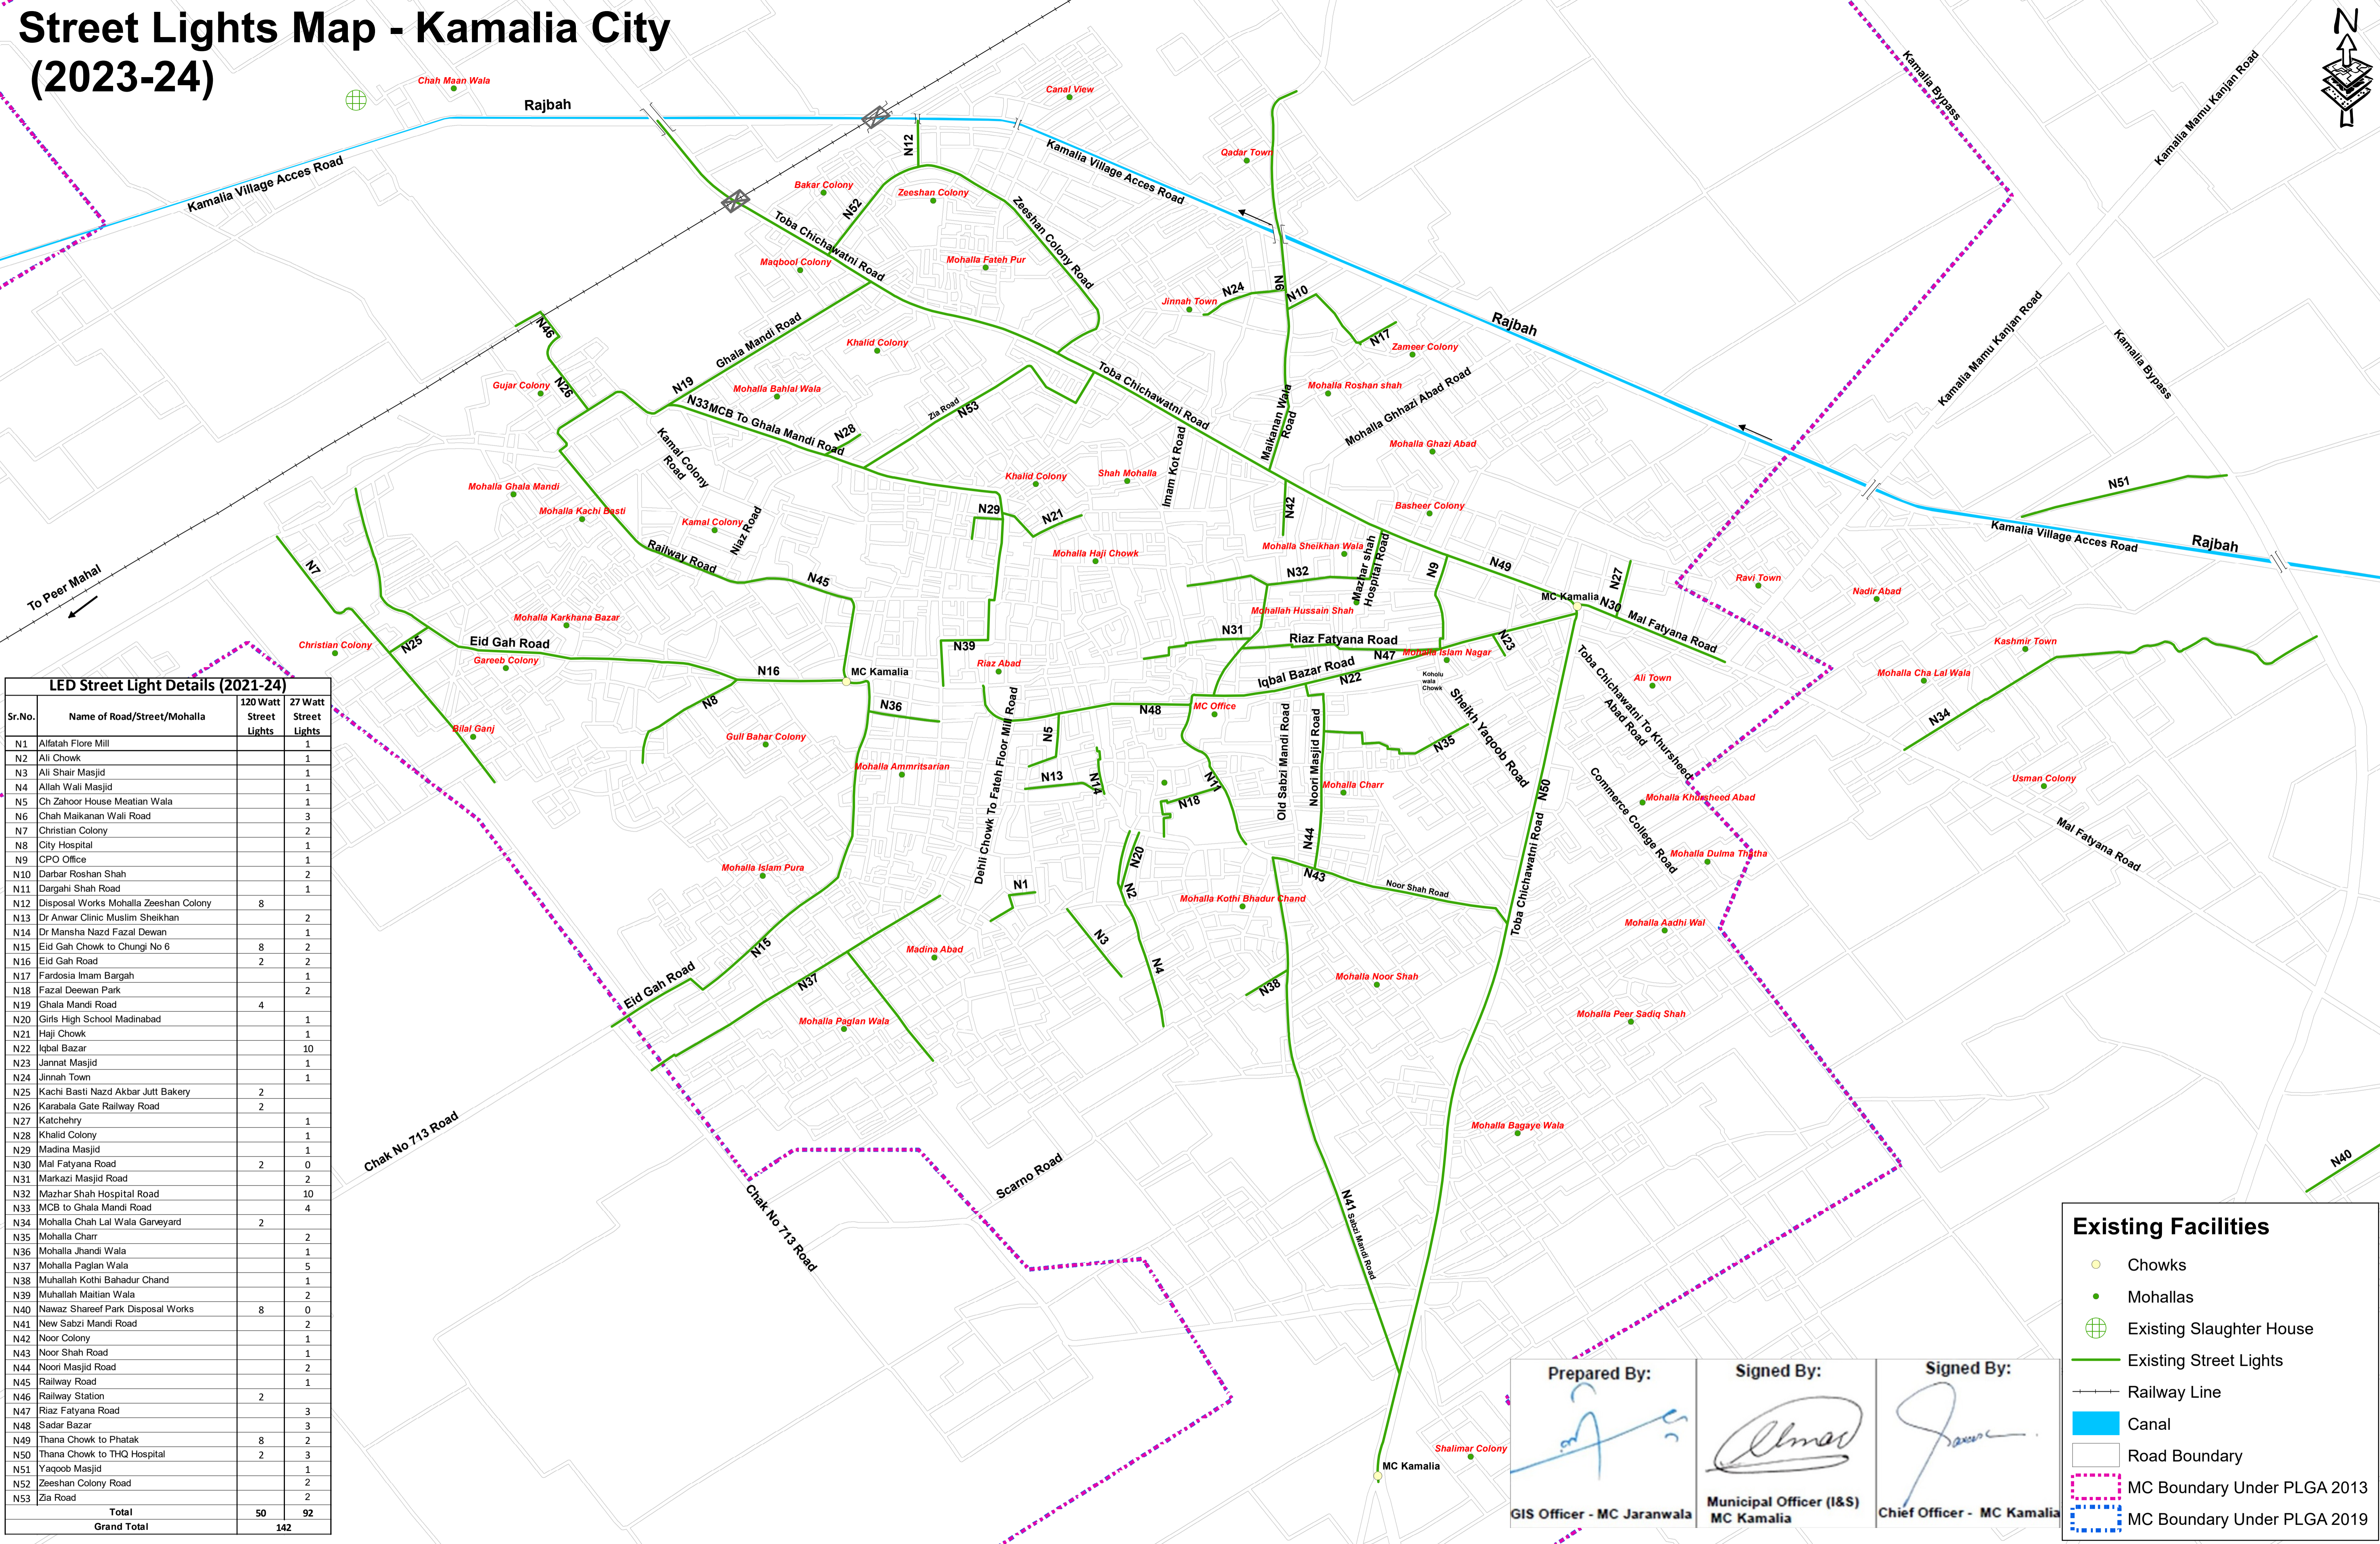

Street Lights Map - Kamalia City (2023-24)

Sr.No.	Name of Road/Street/Mohalla	120 Watt Street Lights	27 Watt Street Lights
N1	Alfatah Flore Mill		1
N2	Ali Chowk		1
N3	Ali Shair Masjid		1
N4	Allah Wali Masjid		1
N5	Ch Zahoor House Meatian Wala		1
N6	Chah Maikanan Wali Road		3
N7	Christian Colony		2
N8	City Hospital		1
N9	CPO Office		1
N10	Darbar Roshan Shah		2
N11	Dargahi Shah Road		1
N12	Disposal Works Mohalla Zeeshan Colony	8	
N13	Dr Anwar Clinic Muslim Sheikhan		2
N14	Dr Mansha Nazd Fazal Dewan		1
N15	Eid Gah Chowk to Chungi No 6	8	2
N16	Eid Gah Road	2	2
N17	Fardosia Imam Bargah		1
N18	Fazal Deewan Park		2
N19	Ghala Mandi Road	4	
N20	Girls High School Madinabad		1
N21	Haji Chowk		1
N22	Iqbal Bazar		10
N23	Jannat Masjid		1
N24	Jinnah Town		1
N25	Kachi Basti Nazd Akbar Jutt Bakery	2	
N26	Karabala Gate Railway Road	2	
N27	Katchehry		1
N28	Khalid Colony		1
N29	Madina Masjid		1
N30	Mal Fatyana Road	2	0
N31	Markazi Masjid Road		2
N32	Mazhar Shah Hospital Road		10
N33	MCB to Ghala Mandi Road		4
N34	Mohalla Chah Lal Wala Garveyard	2	
N35	Mohalla Charr		2
N36	Mohalla Jhandi Wala		1
N37	Mohalla Paglan Wala		5
N38	Muhallah Kothi Bahadur Chand		1
N39	Muhallah Maitian Wala		2
N40	Nawaz Shareef Park Disposal Works	8	0
N41	New Sabzi Mandi Road		2
N42	Noor Colony		1
N43	Noor Shah Road		1
N44	Noori Masjid Road		2
N45	Railway Road		1
N46	Railway Station	2	
N47	Riaz Fatyana Road		3
N48	Sadar Bazar		3
N49	Thana Chowk to Phatak	8	2
N50	Thana Chowk to THQ Hospital	2	3
N51	Yaqoob Masjid		1
N52	Zeeshan Colony Road		2
N53	Zia Road		2
Total		50	92
Grand Total		142	

Existing Facilities

- Chowks
- Mohallas
- Existing Slaughter House
- Existing Street Lights
- Railway Line
- Canal
- Road Boundary
- MC Boundary Under PLGA 2013
- MC Boundary Under PLGA 2019

Prepared By: 
GIS Officer - MC Jaranwala